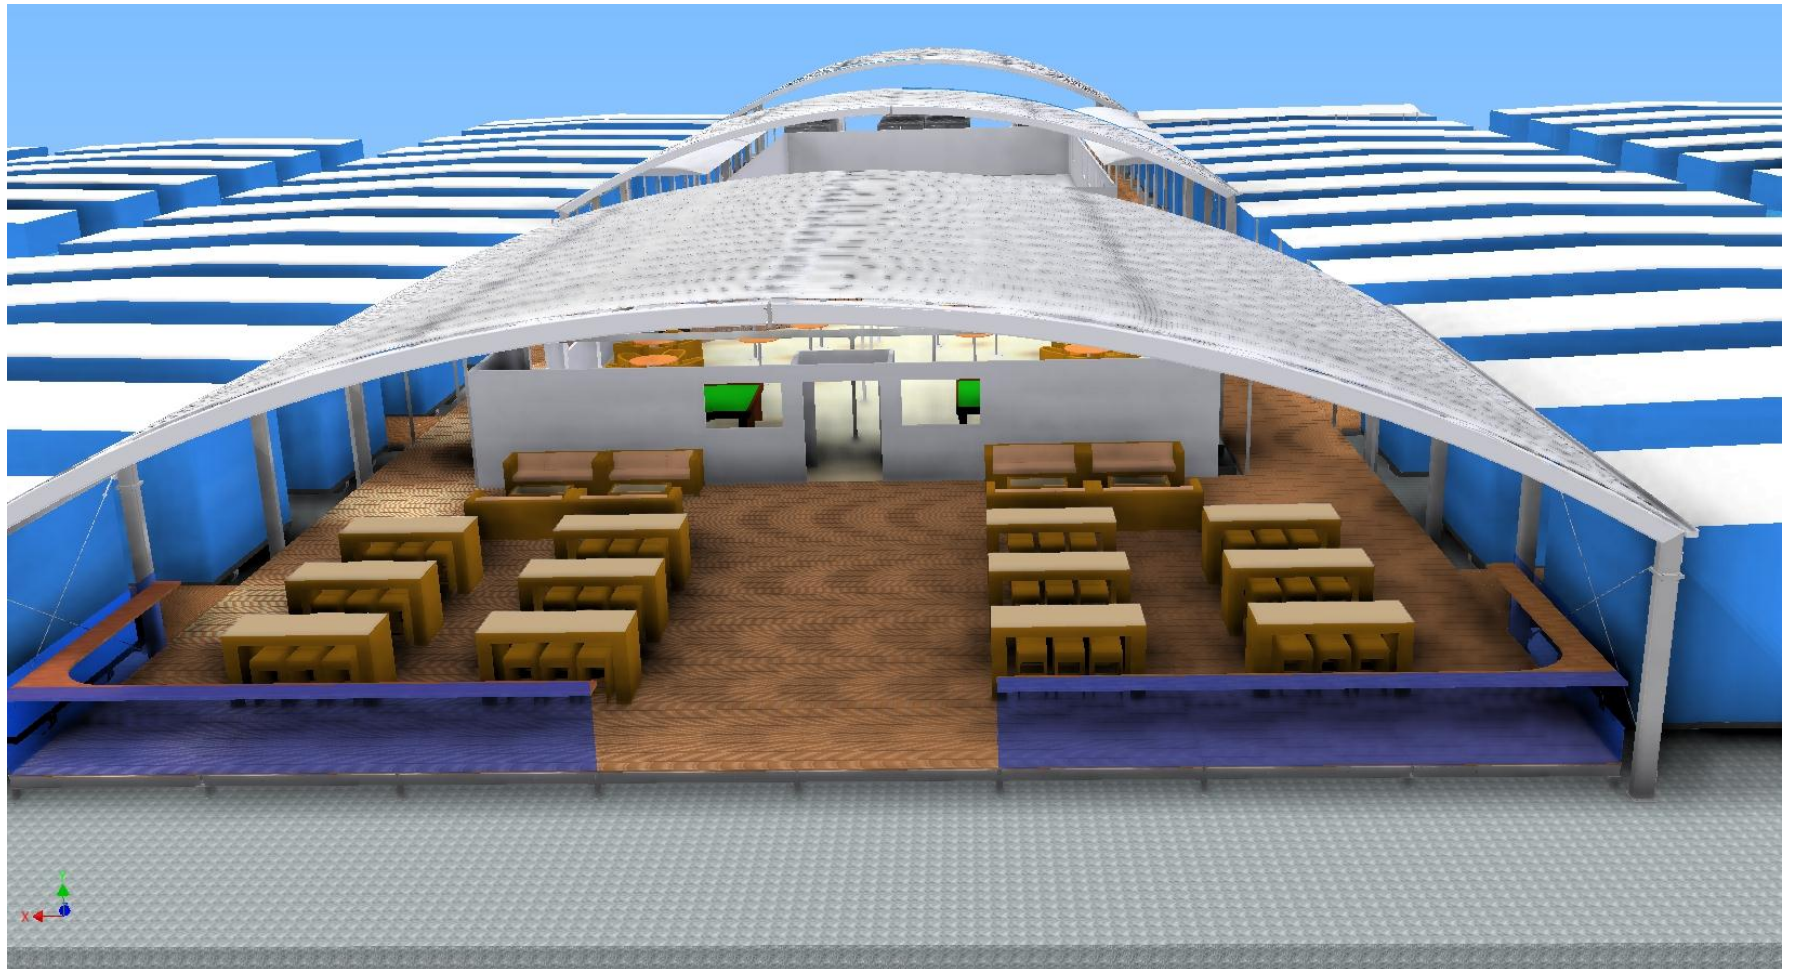

Cooper Parks Logistics Support Hub & Workers Accommodation

Coopers Bar – Beer Garden