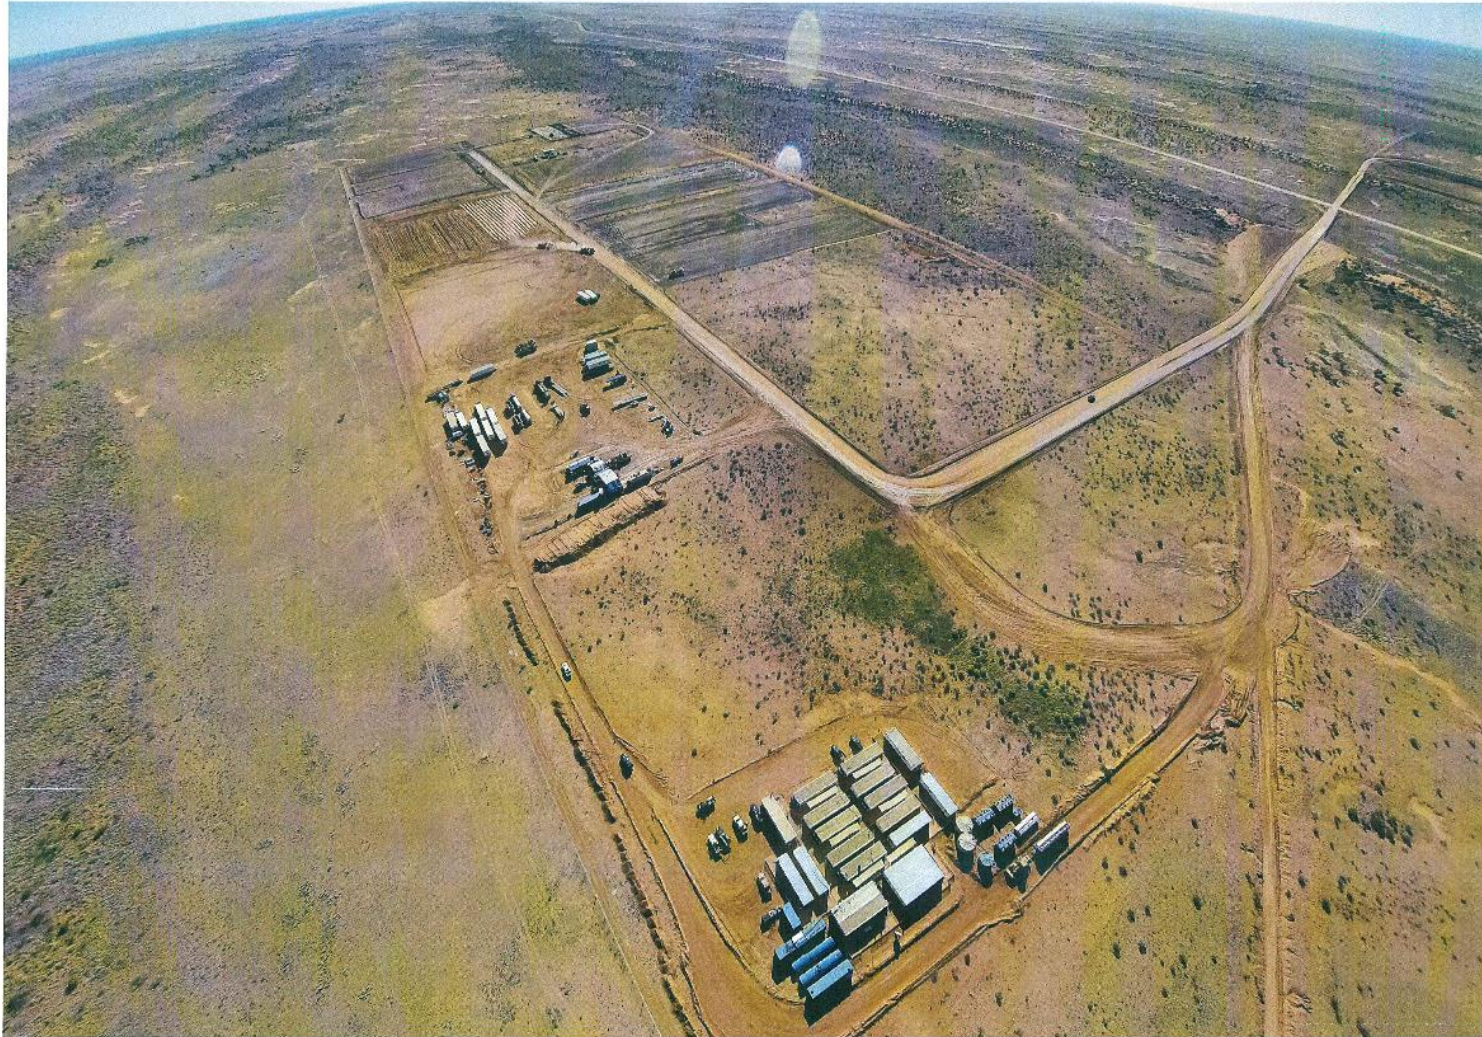

Cooper Parks Logistics Support Hub & Workers Accommodation

Cooper Parks Logistics Support Hub & Workers Accommodation

The Key Figures

- Location: 50km East of Moomba, 35km South of Innamincka along the Dillon's Highway
- 95 Ha of land, 40 Ha split between 20 Sublicensed lots
- 185 Person Open Camp complete with bar, retail shop, recreation facilities
- Mechanical, electrical, Plumbing, AC, Welding and Diesel sale
- Power, Water, Telco, Sewage Disposal all available at the gate of each lot

Cooper Parks Logistics Support Hub & Workers Accommodation

Tenancy Opportunities

- Equipment Hire including plant, light vehicles, generators, trailers, lighting towers
- Base of operations for oil & gas service providers
- Transport, Heavy Haulage, Crane
- Commercial suppliers (plumbing, electrical, Diesel sales, wash down facility etc)

Cooper Parks Logistics Support Hub & Workers Accommodation

The Accommodation Camp

- 185 rooms, private ensuite and executive rooms available
- Restaurant style diner serving 5 star meals from our catering and butchery operations
- Bar facility with the largest range of beverage options ever seen in an industry camp, counter meals available and retail facilities
- Recreation facilities including table gaming area (pool, table tennis etc) and fully equipped gymnasium with a movie cinema