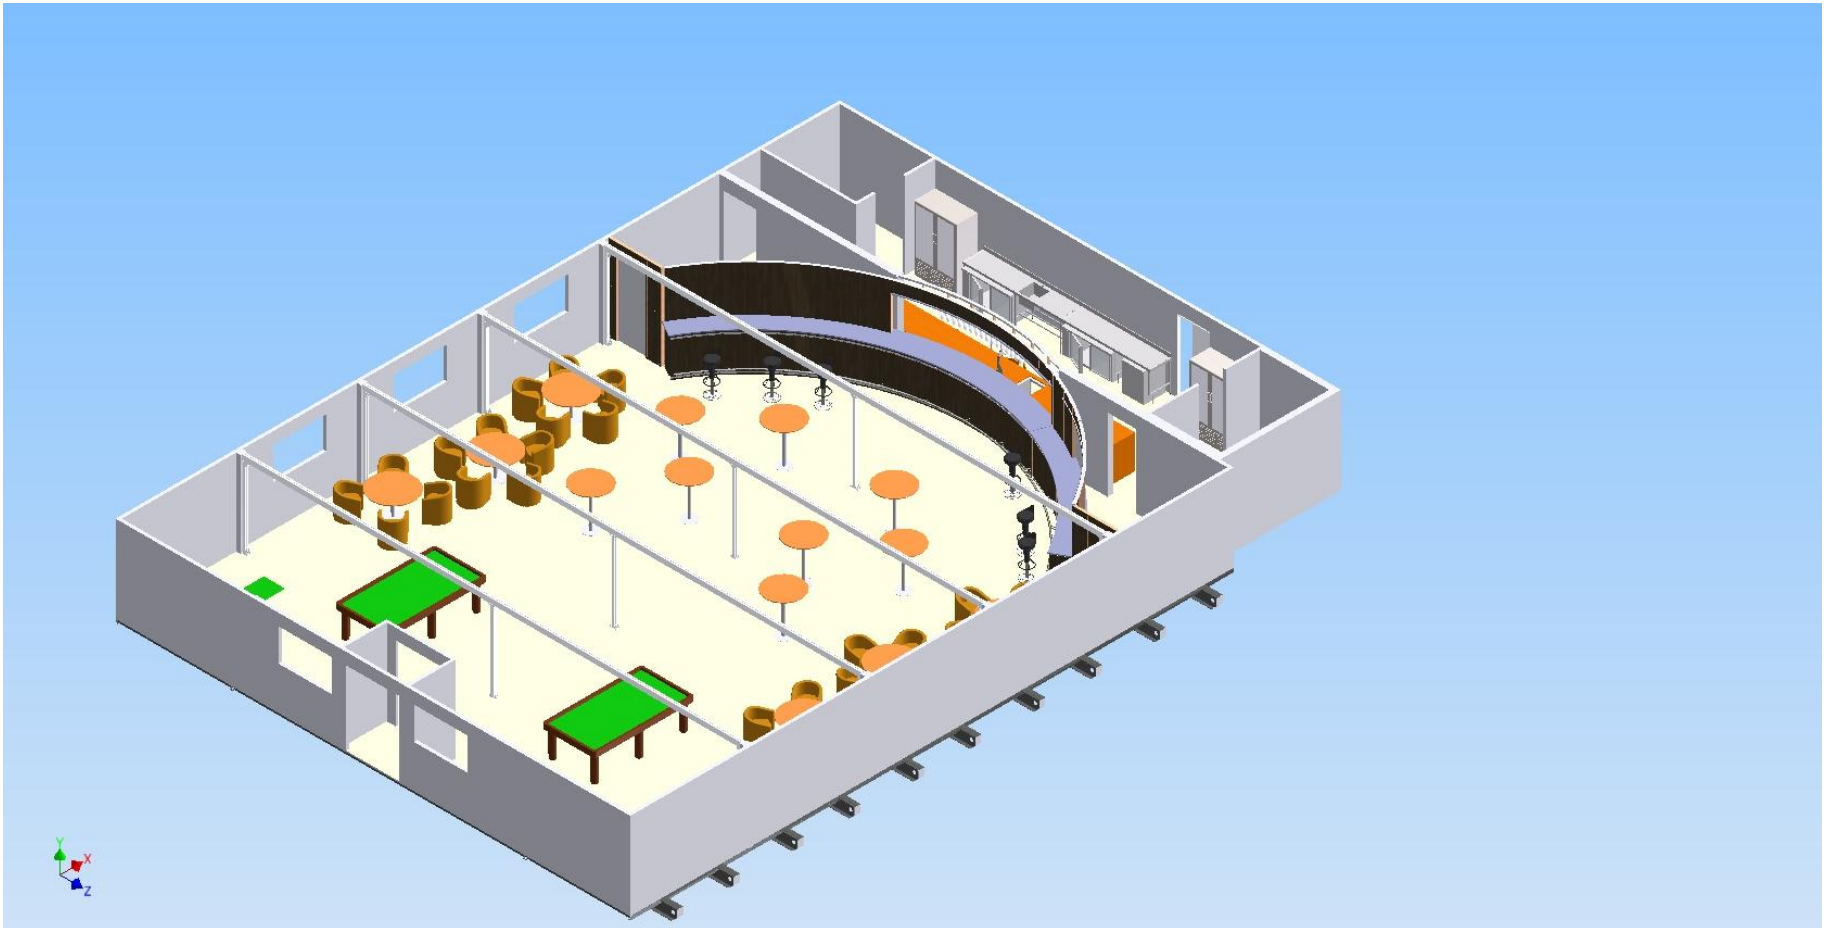

Coopers Bar