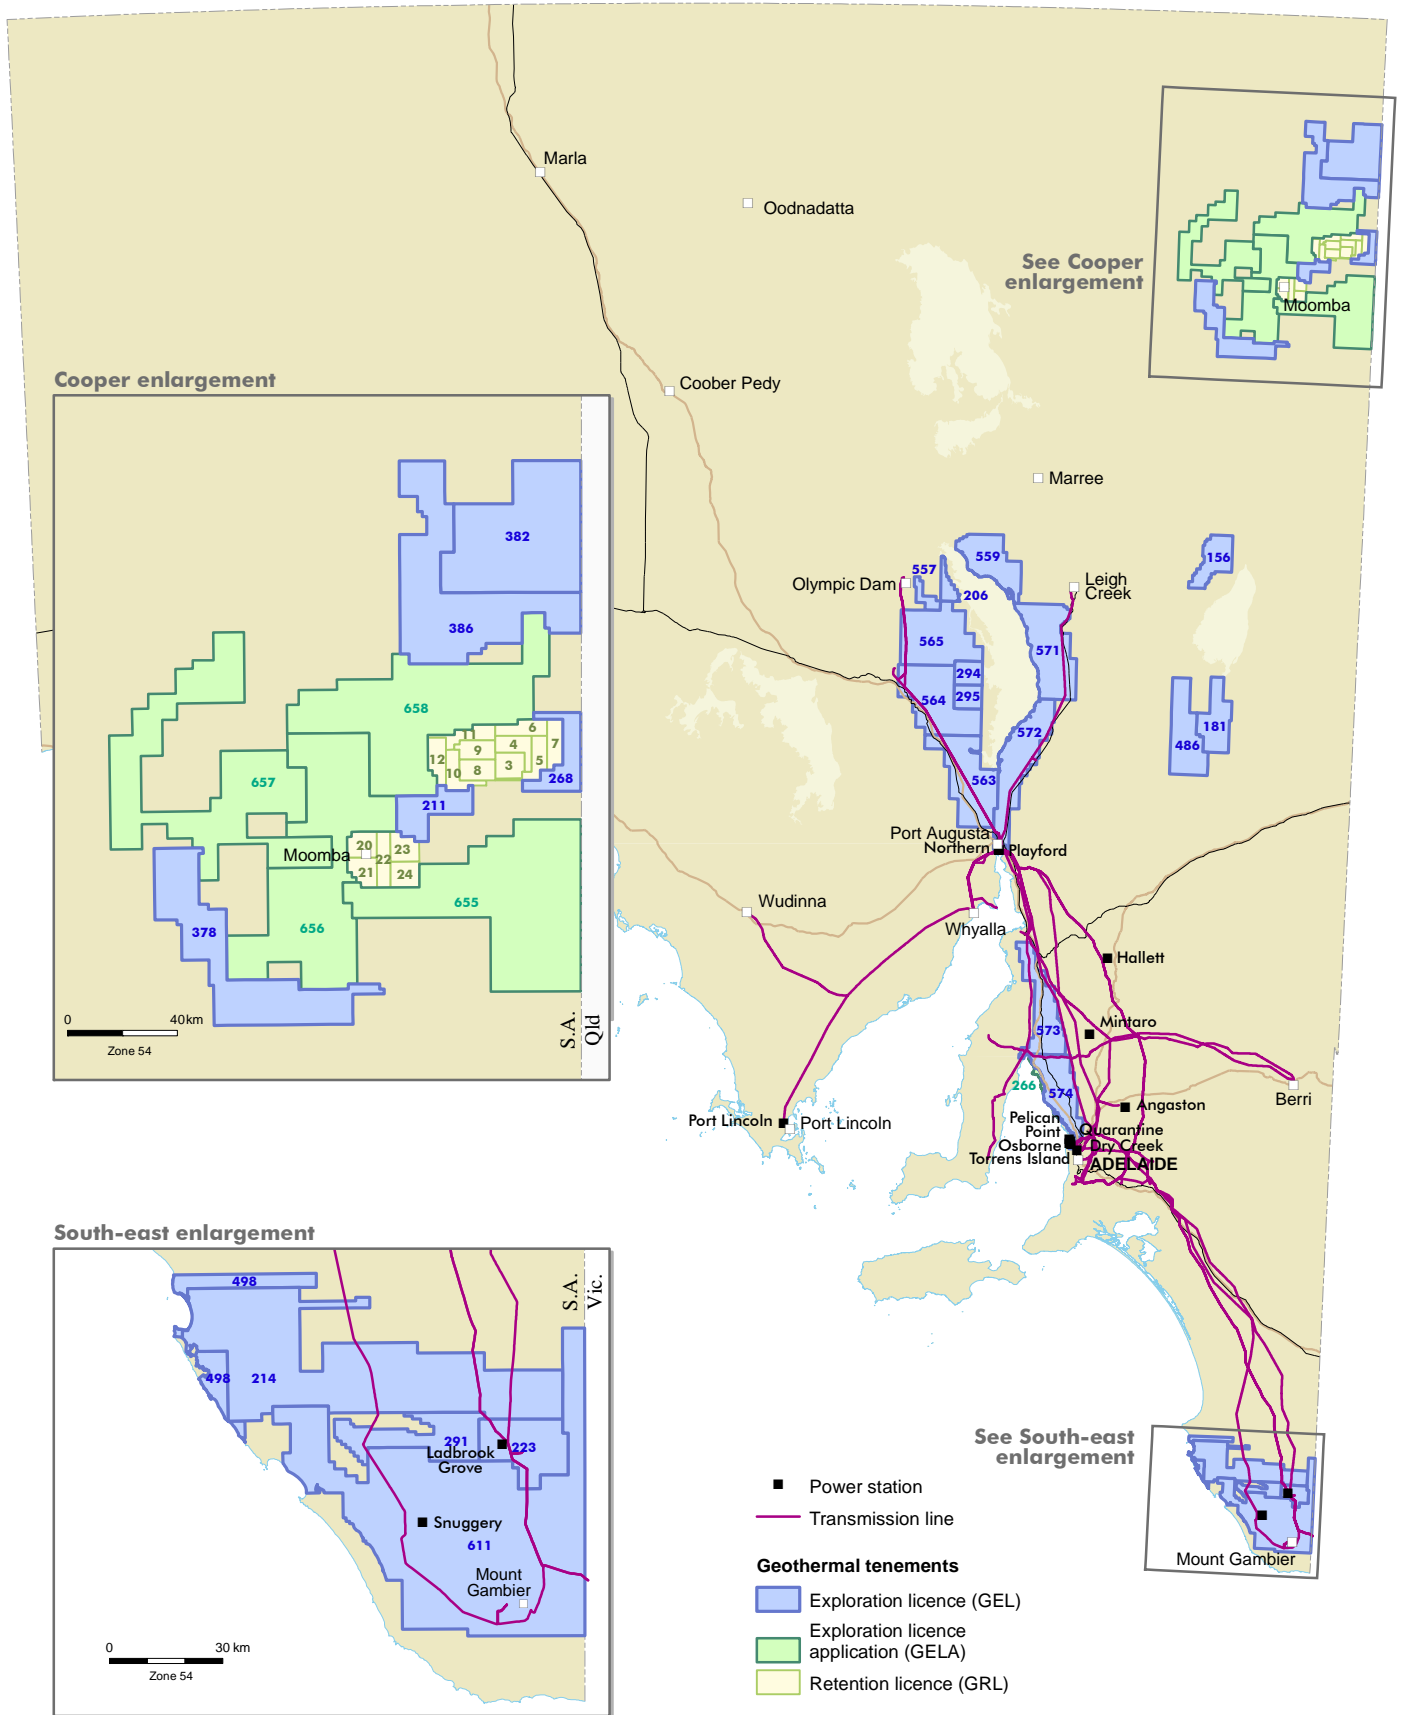

South Australia GEOTHERMAL TENEMENTS

Production details
Produced by: REG Publishing Services

Plan number: 203542-007

Date produced: September 2015

Data source: databases maintained by
PIRSA Spatial Information Services

0 50 100 150 200 250 Kilometres

Disclaimer

There is no warranty that this map is free from errors or omissions.
Issued under the authority of the Hon Tom Koutsantonis MP
Selected data on this map are available digitally and can be downloaded from
<https://sarig.pir.sa.gov.au>